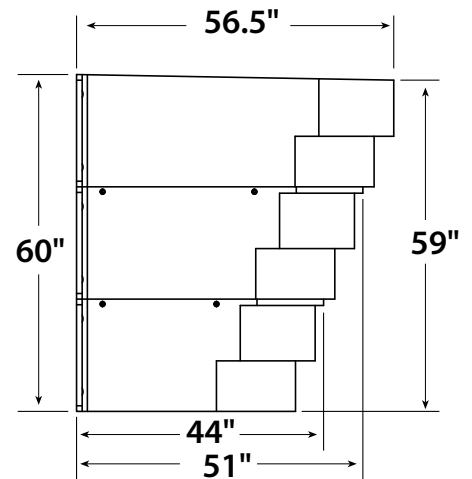

6700 Modular Egress Window Well

Adaptable.

The 3-tier multi-piece construction is specially designed to accommodate 5-foot wide egress windows. Terraced steps allow for quick and easy egress.

granite grey
#067000390

sandstone
#067000391

Top view

Side view