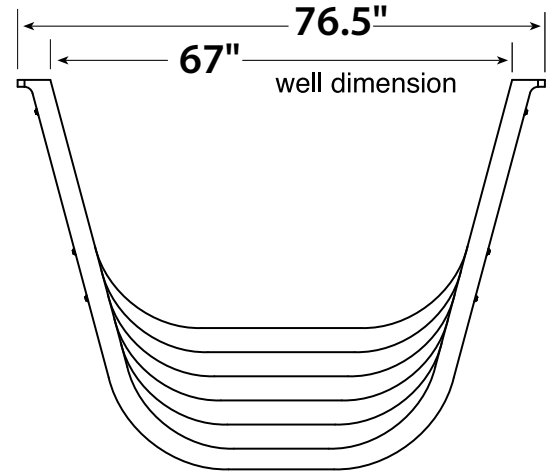

6700 Modular Egress Window Well

Adaptable.

The 3-tier multi-piece construction is specially designed to accommodate 5-foot wide egress windows. Terraced steps allow for quick and easy egress.

granite grey
#067000390

sandstone
#067000391

Top view

Side view